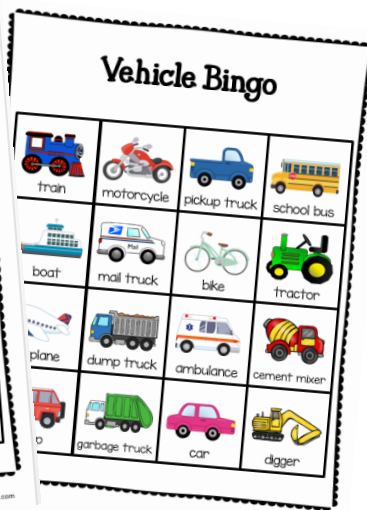

# Vehicle Bingo

**LEVEL 1**

**LEVEL 2**

2 Different Game Sets  
with 6 boards each

By: Sarah Allen, MA CCC-SLP  
from the Autism Helper, Inc.

# Vehicle Bingo Level 1

Cards: Laminate and cut out. Use the label to put on the outside of a baggie.

fire truck

dump truck

helicopter

ambulance

garbage truck

bike