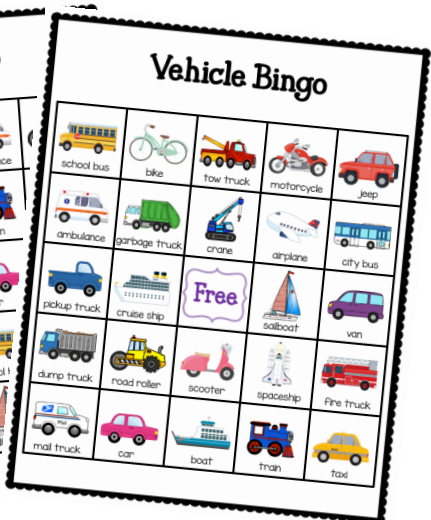

# Vehicle Bingo

**LEVEL 1**

**LEVEL 2**

2 Different Game Sets  
with 6 boards each

By: Sarah Allen, MA CCC-SLP  
from the Autism Helper, Inc.

# Vehicle Bingo Level 1

Cards: Laminate and cut out. Use the label to put on the outside of a baggie.

fire truck

dump truck

helicopter

ambulance

garbage truck

bike

car

airplane

digger

pickup truck